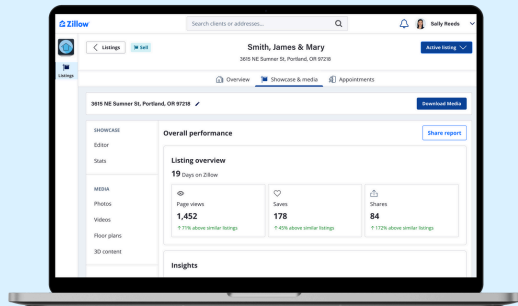

Showcase makes your home the hero

Zillow Showcase listings feature immersive and interactive media.

Featuring

High-Res Photography

Zillow 3D Home tour & interactive plan

Increased exposure in Zillow search results

Special map stickers

Dedicated emails to interested buyers

Featured on Apple Vision Pro™

Highlights Details

Open: Wed 1pm-4pm

61 W Wilshire Dr, Phoenix, AZ 85003

2 beds 3 baths 2,543 sqft

Est. payment: \$4,776/mo Get pre-qualified

View a demo listing

See your listing performance

By leveraging **transparent insights** only your agent can access.

- **Enhanced visibility** into listing performance.
- Access to insights on **listing views, saves, and shares**.