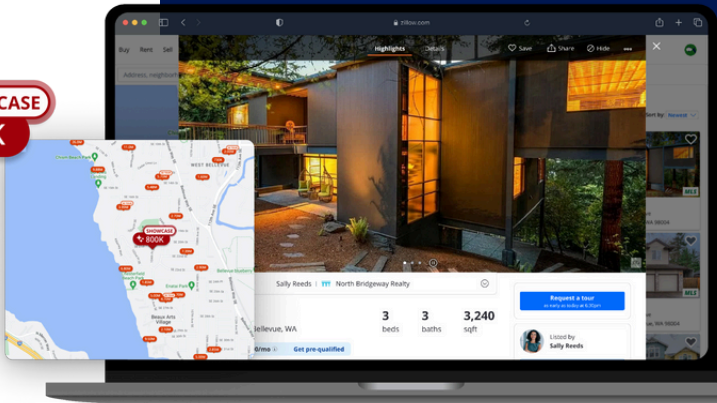

SOLD

Zillow®
Showcase

Sell faster and for more money

Unlock your home's selling potential with Showcase

Showcase is a premium listing experience on Zillow that offers your home powerful marketing exposure with **dedicated emails** to interested buyers and **prioritized placement** in search results. The elevated, media-forward design features a **virtual tour** and an **interactive floor plan**, helping buyers engage with your listing.

Listings with Showcase get

75% more views,
saves and shares

on Zillow compared to similar
non-Showcase listings.*

Showcase listings are more likely to go pending in **14 days**

compared to similar nearby non-Showcase listings on Zillow.*

Showcase makes your home the hero

Zillow Showcase listings feature immersive and interactive media.

Featuring

High-Res Photography

Zillow 3D Home tour & interactive plan

Increased exposure in Zillow search results

Special map stickers

Dedicated emails to interested buyers

Featured on Apple Vision Pro™

Highlights Details

Open: Wed 1pm-4pm

61 W Wilshire Dr, Phoenix, AZ 85003

2 beds 3 baths 2,543 sqft

Est. payment: \$4,776/mo Get pre-qualified