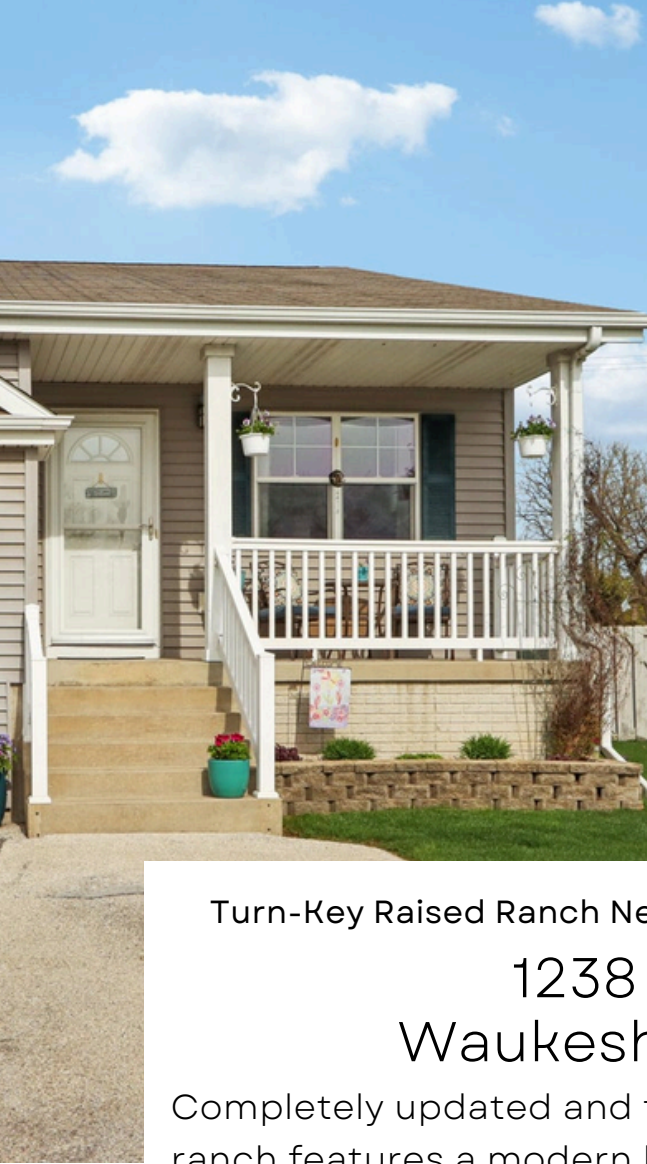

JUST LISTED

Turn-Key Raised Ranch Near Frame Park, Fox River & Downtown Waukesha

1238 Lombardi Way
Waukesha, Wisconsin 53186

Completely updated and truly move-in ready! This turn-key raised ranch features a modern kitchen with stainless steel appliances, durable LVP flooring throughout, and a finished lower level with an additional bedroom, full bath, and versatile living/entertaining space. Unwind on your private deck overlooking the beautifully maintained yard, or take advantage of the prime location near Frame Park, the Fox River, and historic downtown Waukesha.