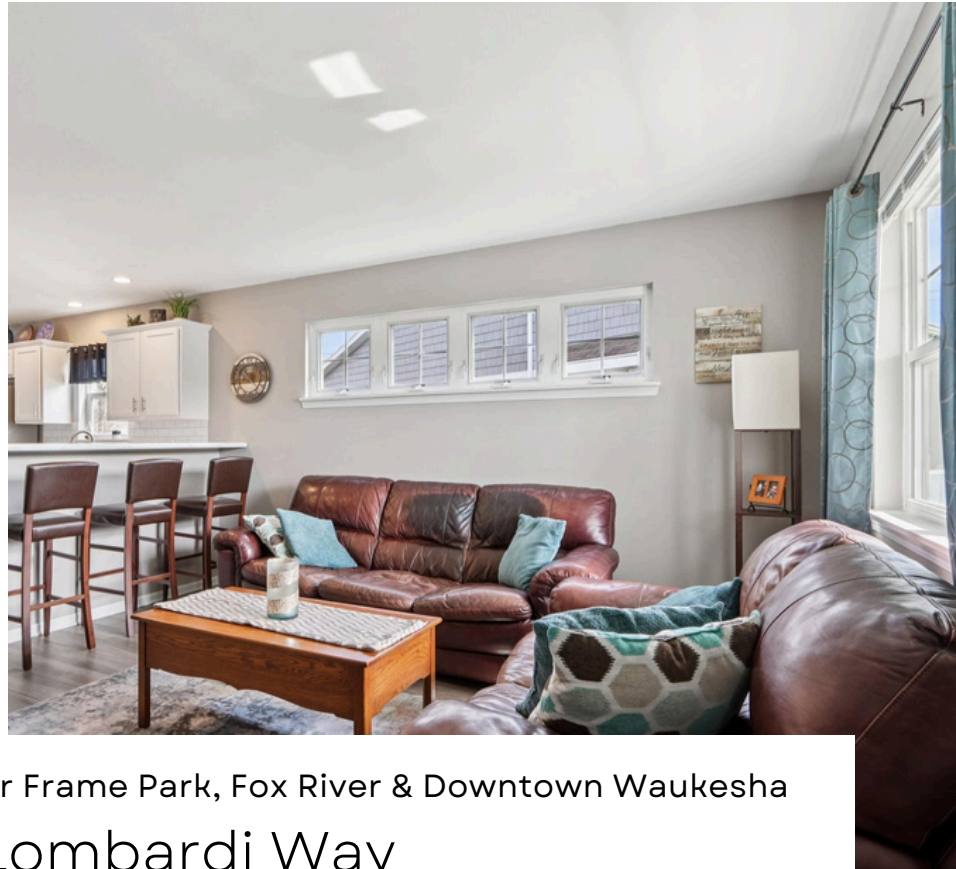

JUST LISTED

Turn-Key Raised Ranch Near Frame Park, Fox River & Downtown Waukesha

1238 Lombardi Way
Waukesha, Wisconsin 53186

Completely updated and truly move-in ready! This turn-key raised ranch features a modern kitchen with stainless steel appliances, durable LVP flooring throughout, and a finished lower level with an additional bedroom, full bath, and versatile living/entertaining space. Unwind on your private deck overlooking the beautifully maintained yard, or take advantage of the prime location near Frame Park, the Fox River, and historic downtown Waukesha.

\$305,000

3 BEDROOMS

2.5 BATHROOMS

1,708 SF

1.5 CAR

KATHLEEN GILL - REALTOR

414-218-9855

Kathleen@HouseToHomeTeam.com